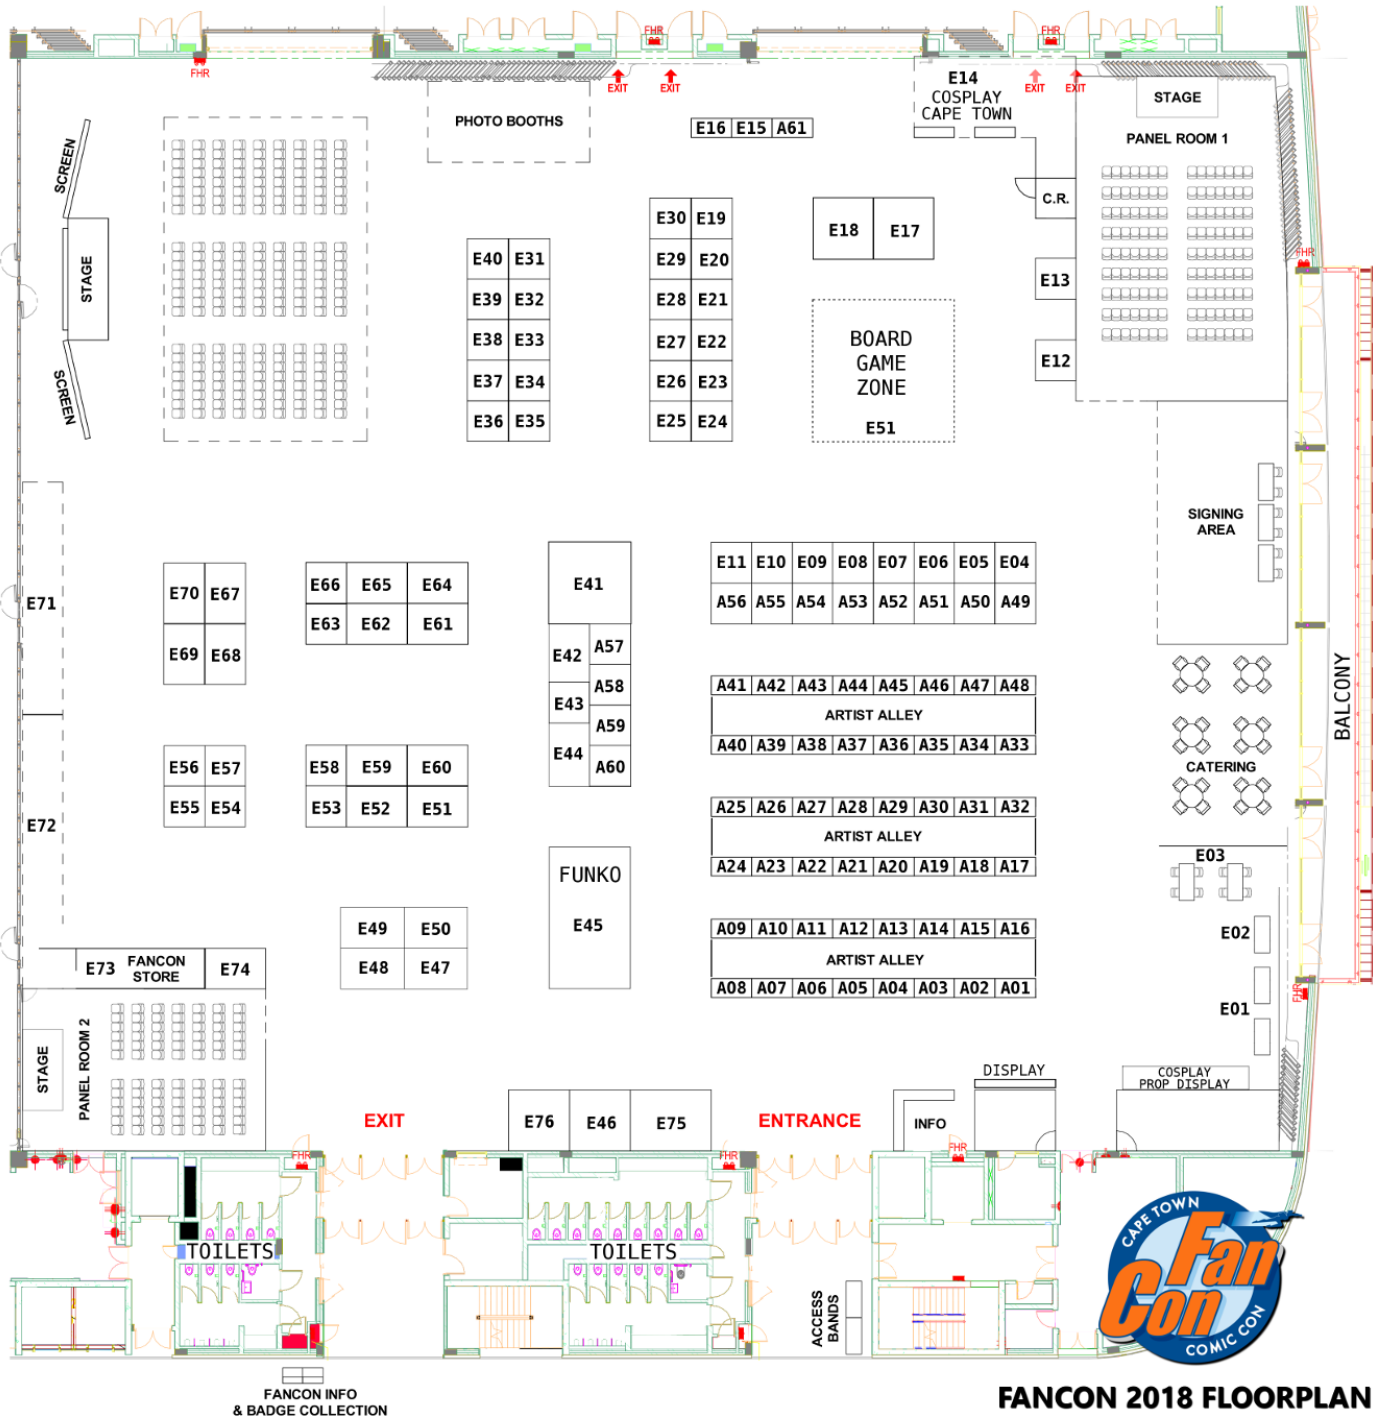

Tickets available at the Computicket box office on the ground floor foyer of CTICC 2.

EXHIBITORS	
4 Ever Odd	E4-5
A. I. Fest	E56
AnonaMiss Beauty Emporium	E55
Aspris Art	E28
Aurea Jewellery Design	E34
Ayame Designs	E74
Battle Bunker	E18
Blank Books / Bibliophilia	E54
Cape Town Rollergirls & Mens Derby League	E40
City Varsity	E1-2
Comic-Web	E61
CosKraft	E22
Cosplay Cape Town	E14
Da Funk Designs	E20
Daisy Animal Rescue Trust	E15
Deer Hunter	E62
DOTA 2 Merch	E69
Drakancraft Studio	E27
DvaKitten	E06
Engrave Slave, The	E19
Eon Hoon Jewellery Design	E25
Fanaticus Board Games	E17
FanCon Official Store	E73
Fandom Alliance, The	E51-52
Friends of Design Academy	E75
FUNKO ZA by GammatekSA	E45
Geek XP	E47
help2read	E16
Horrific Creations	E38
Infinite Bunny	E42
Japanese Consulate	E11
Kinpatsu Cosplay	E13
Krafts By Witch Knight	E44
Like Clockwork	E36
Missy Mad Hatter	E23
Musica	E41
Mystic Moon Creations	E26
Nerdy Shack, The	E10
Nightshade	E59
Ollie's Emporium	E67
Otakitsu	E9
Pin Kay and Kuro	E37
Pink Peanut Butter	E63
Plushie Heaven	E35
Raven's Claw,	E33
Readers Den Comic Shop	E72
Readers Den Sale Shop	E71
RedTank Pins	E21
Reigning Red	E7
Riddle's Messy Wardrobe	E12
Rockefella Clothing	E48
SA Board Game Design	E3
Sad Shirts	E30
Sadhumanz Collective	E29
Silk Road by Angelique, The	E32
SIN BIN	E70
Skullaby	E43
Starbright Jewellery	E8
Steamhat Store	E39
Steampunked-Z	E31
Steampunk	E24
Treasure Box	E57
Vile Merchandise	E68
Wandering Neko	E60
Wizards	E50
Yambi Trading	E64-65

FANCON 2018 FLOORPLAN